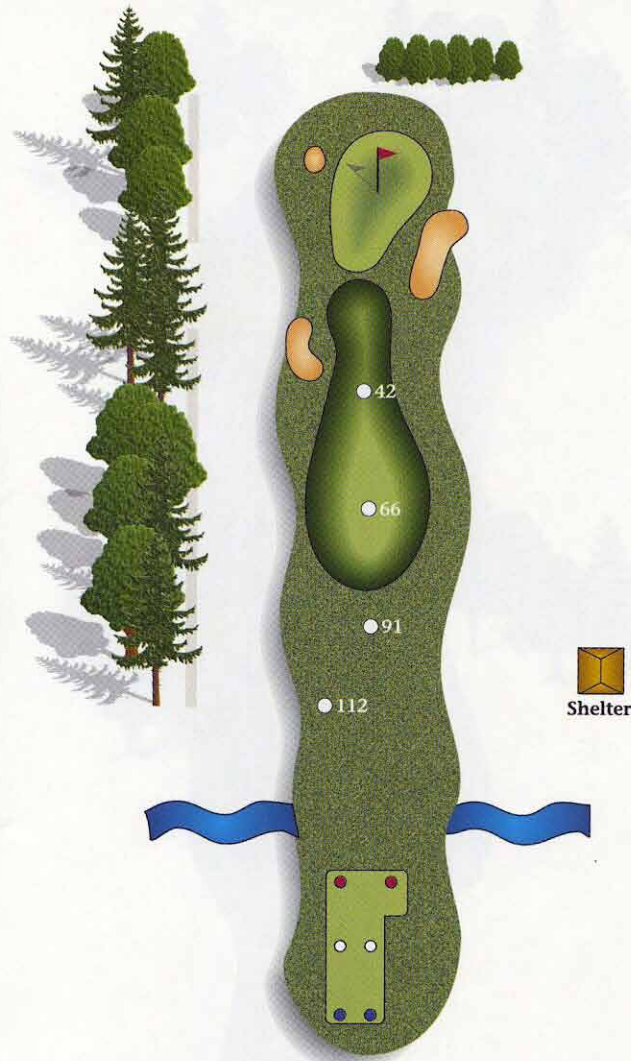

203.531.7200

www.greenwichct.org

Course Map

PAR 4
1
HCP 5/3

- 426
- 407
- 391

ALL SPRINKLER HEAD
YARDAGES ARE
APPROXIMATELY
MEASURED IN YARDS
TO THE CENTER OF
THE GREEN.

Fence

THE GRIFF
GREENWICH CONNECTICUT

PAR 4
2
HCP 7/9

- 384
- 365
- 350

ALL SPRINKLER HEAD
YARDAGES ARE
APPROXIMATELY
MEASURED IN YARDS
TO THE CENTER OF
THE GREEN.

THE GRIFF
GREENWICH CONNECTICUT

PAR 5
3
HCP 13/5

- 521
- 503
- 481

ALL SPRINKLER HEAD
YARDAGES ARE
APPROXIMATELY
MEASURED IN YARDS
TO THE CENTER OF
THE GREEN.

Fence

Shelter

PAR 4
4
HCP 3/7

- 408
- 378
- 358

ALL SPRINKLER HEAD YARDAGES ARE APPROXIMATELY MEASURED IN YARDS TO THE CENTER OF THE GREEN.

PAR 3
5
HCP 15

- 186
- 169
- 152

ALL SPRINKLER HEAD YARDAGES ARE APPROXIMATELY MEASURED IN YARDS TO THE CENTER OF THE GREEN.

PAR 4/5
6
 HCP 1/11

- 451
- 437
- 424

ALL SPRINKLER HEAD YARDAGES ARE APPROXIMATELY MEASURED IN YARDS TO THE CENTER OF THE GREEN.

PAR 3
7
 HCP 17

- 153
- 138
- 121

ALL SPRINKLER HEAD YARDAGES ARE APPROXIMATELY MEASURED IN YARDS TO THE CENTER OF THE GREEN.