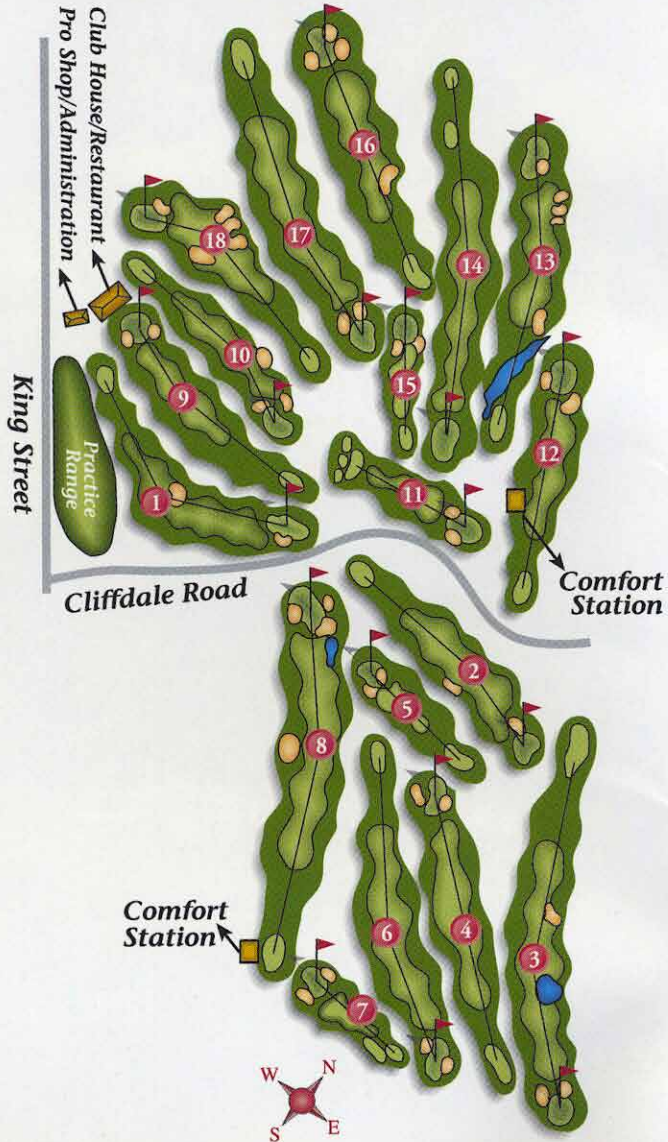

Welcome to
The Griff

YARDAGE BOOK

**A special thanks
to the friends of
Griffith E. Harris Golf Course
who made this
yardage book possible.**

Griffith E. Harris Golf Course

1300 King Street • Greenwich, Connecticut 06831

203.531.7200

www.greenwichct.org

Course Map

PAR 4
1
HCP 5/3

- 426
- 407
- 391

ALL SPRINKLER HEAD
YARDAGES ARE
APPROXIMATELY
MEASURED IN YARDS
TO THE CENTER OF
THE GREEN.

Fence

THE GRIFF
GREENWICH CONNECTICUT

PAR 4
2
HCP 7/9

- 384
- 365
- 350

ALL SPRINKLER HEAD
YARDAGES ARE
APPROXIMATELY
MEASURED IN YARDS
TO THE CENTER OF
THE GREEN.

THE GRIFF
GREENWICH CONNECTICUT

PAR 5
3
HCP 13/5

- 521
- 503
- 481

ALL SPRINKLER HEAD
YARDAGES ARE
APPROXIMATELY
MEASURED IN YARDS
TO THE CENTER OF
THE GREEN.

PAR 4/5
6
 HCP 1/11

- 451
- 437
- 424

ALL SPRINKLER HEAD YARDAGES ARE APPROXIMATELY MEASURED IN YARDS TO THE CENTER OF THE GREEN.

PAR 3
7
 HCP 17

- 153
- 138
- 121

ALL SPRINKLER HEAD YARDAGES ARE APPROXIMATELY MEASURED IN YARDS TO THE CENTER OF THE GREEN.