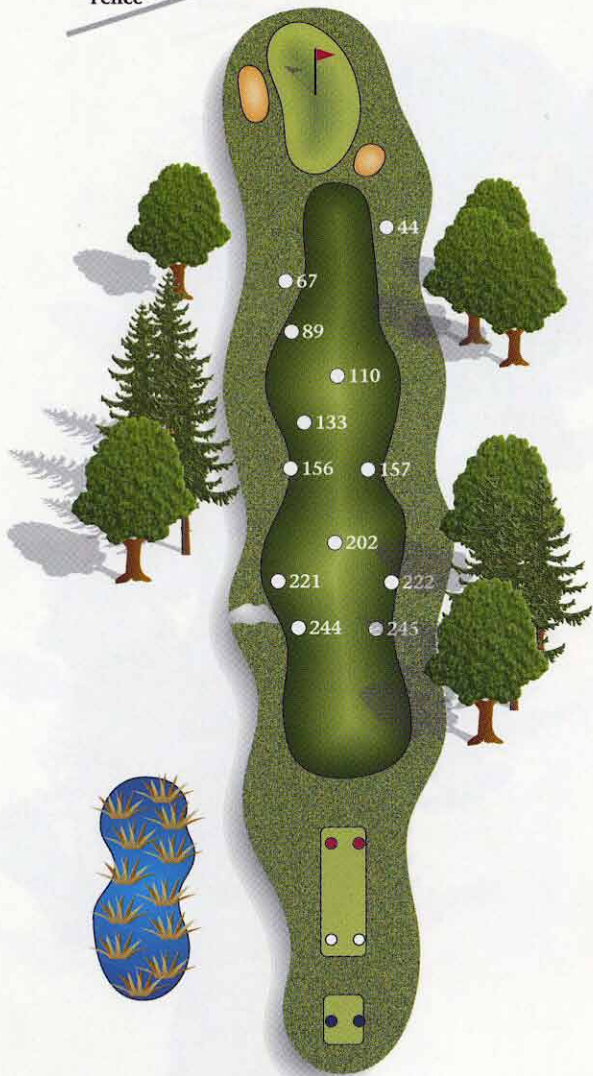

203.531.7200

www.greenwichct.org

Course Map

PAR 4
1
HCP 5/3

- 426
- 407
- 391

ALL SPRINKLER HEAD
YARDAGES ARE
APPROXIMATELY
MEASURED IN YARDS
TO THE CENTER OF
THE GREEN.

Fence

THE GRIFF
GREENWICH CONNECTICUT

PAR 4
2
HCP 7/9

- 384
- 365
- 350

ALL SPRINKLER HEAD
YARDAGES ARE
APPROXIMATELY
MEASURED IN YARDS
TO THE CENTER OF
THE GREEN.

THE GRIFF
GREENWICH CONNECTICUT

PAR 5
3
HCP 13/5

- 521
- 503
- 481

ALL SPRINKLER HEAD
YARDAGES ARE
APPROXIMATELY
MEASURED IN YARDS
TO THE CENTER OF
THE GREEN.

Fence

Shelter

PAR 4
4
HCP 3/7

- 408
- 378
- 358

ALL SPRINKLER HEAD YARDAGES ARE APPROXIMATELY MEASURED IN YARDS TO THE CENTER OF THE GREEN.

PAR 3
5
HCP 15

- 186
- 169
- 152

ALL SPRINKLER HEAD YARDAGES ARE APPROXIMATELY MEASURED IN YARDS TO THE CENTER OF THE GREEN.

PAR 4/5
6
 HCP 1/11

- 451
- 437
- 424

ALL SPRINKLER HEAD YARDAGES ARE APPROXIMATELY MEASURED IN YARDS TO THE CENTER OF THE GREEN.

PAR 3
7
 HCP 17

- 153
- 138
- 121

ALL SPRINKLER HEAD YARDAGES ARE APPROXIMATELY MEASURED IN YARDS TO THE CENTER OF THE GREEN.