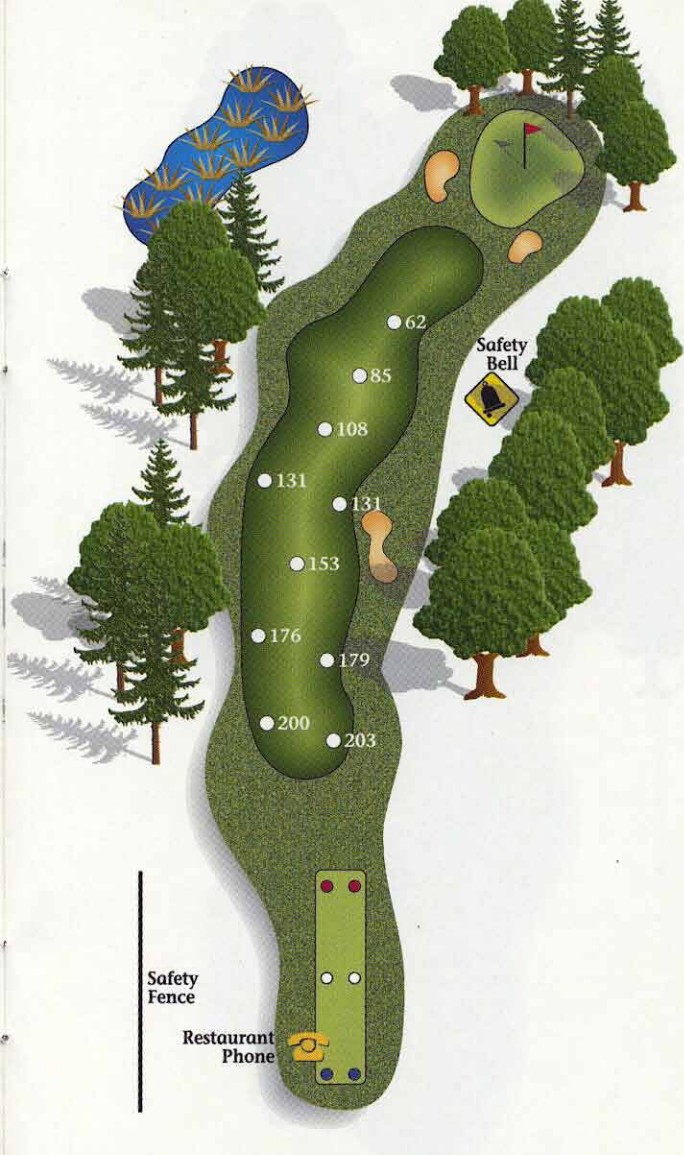

PAR 4
2
HCP 7/9

- 384
- 365
- 350

ALL SPRINKLER HEAD
YARDAGES ARE
APPROXIMATELY
MEASURED IN YARDS
TO THE CENTER OF
THE GREEN.

THE GRIFF
GREENWICH CONNECTICUT

PAR 5
3
HCP 13/5

- 521
- 503
- 481

ALL SPRINKLER HEAD
YARDAGES ARE
APPROXIMATELY
MEASURED IN YARDS
TO THE CENTER OF
THE GREEN.

Fence

Shelter

PAR 4
4
HCP 3/7

- 408
- 378
- 358

ALL SPRINKLER HEAD YARDAGES ARE APPROXIMATELY MEASURED IN YARDS TO THE CENTER OF THE GREEN.

PAR 3
5
HCP 15

- 186
- 169
- 152

ALL SPRINKLER HEAD YARDAGES ARE APPROXIMATELY MEASURED IN YARDS TO THE CENTER OF THE GREEN.

PAR 4/5
6
 HCP 1/11

- 451
- 437
- 424

ALL SPRINKLER HEAD YARDAGES ARE APPROXIMATELY MEASURED IN YARDS TO THE CENTER OF THE GREEN.

PAR 3
7
 HCP 17

- 153
- 138
- 121

ALL SPRINKLER HEAD YARDAGES ARE APPROXIMATELY MEASURED IN YARDS TO THE CENTER OF THE GREEN.

PAR 5
8
HCP 9/1

- 536
- 519
- 490

ALL SPRINKLER HEAD YARDAGES ARE APPROXIMATELY MEASURED IN YARDS TO THE CENTER OF THE GREEN.

PAR 4
9
HCP 11/13

- 343
- 323
- 308

ALL SPRINKLER HEAD YARDAGES ARE APPROXIMATELY MEASURED IN YARDS TO THE CENTER OF THE GREEN.