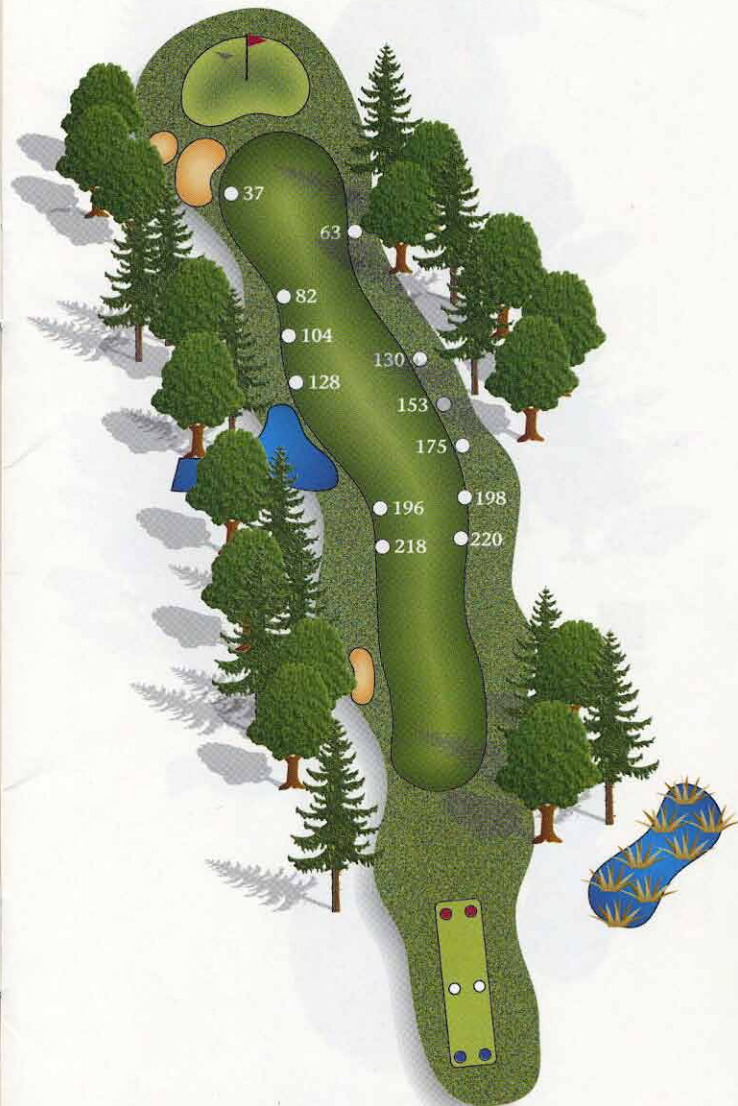

203.531.7200

www.greenwichct.org

Course Map

PAR 4
1
HCP 5/3

- 426
- 407
- 391

ALL SPRINKLER HEAD
YARDAGES ARE
APPROXIMATELY
MEASURED IN YARDS
TO THE CENTER OF
THE GREEN.

Fence

THE GRIFF
GREENWICH CONNECTICUT

PAR 4
2
HCP 7/9

- 384
- 365
- 350

ALL SPRINKLER HEAD
YARDAGES ARE
APPROXIMATELY
MEASURED IN YARDS
TO THE CENTER OF
THE GREEN.

THE GRIFF
GREENWICH CONNECTICUT

PAR 5
3
HCP 13/5

- 521
- 503
- 481

ALL SPRINKLER HEAD
YARDAGES ARE
APPROXIMATELY
MEASURED IN YARDS
TO THE CENTER OF
THE GREEN.

Fence

Shelter

PAR 4
4
HCP 3/7

- 408
- 378
- 358

ALL SPRINKLER HEAD YARDAGES ARE APPROXIMATELY MEASURED IN YARDS TO THE CENTER OF THE GREEN.

PAR 3
5
HCP 15

- 186
- 169
- 152

ALL SPRINKLER HEAD YARDAGES ARE APPROXIMATELY MEASURED IN YARDS TO THE CENTER OF THE GREEN.

PAR 4/5
6
 HCP 1/11

- 451
- 437
- 424

ALL SPRINKLER HEAD YARDAGES ARE APPROXIMATELY MEASURED IN YARDS TO THE CENTER OF THE GREEN.

PAR 3
7
 HCP 17

- 153
- 138
- 121

ALL SPRINKLER HEAD YARDAGES ARE APPROXIMATELY MEASURED IN YARDS TO THE CENTER OF THE GREEN.