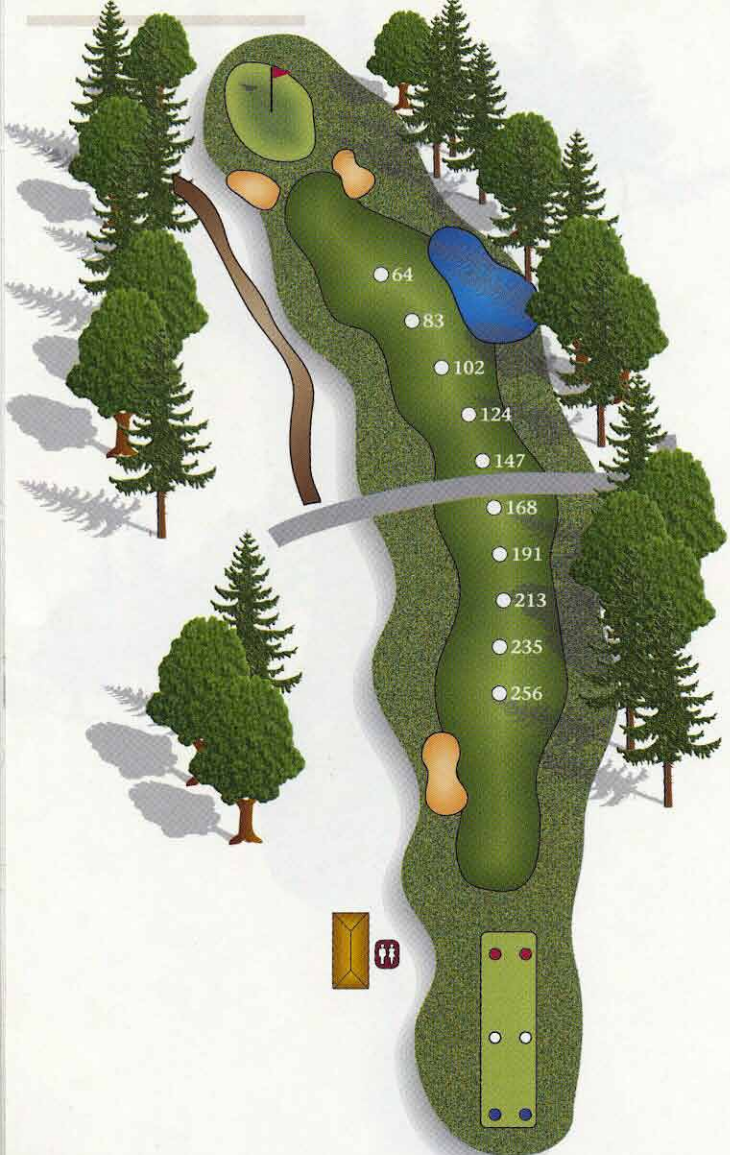

PAR 4
2
HCP 7/9

- 384
- 365
- 350

ALL SPRINKLER HEAD
YARDAGES ARE
APPROXIMATELY
MEASURED IN YARDS
TO THE CENTER OF
THE GREEN.

THE GRIFF
GREENWICH CONNECTICUT

PAR 5
3
HCP 13/5

- 521
- 503
- 481

ALL SPRINKLER HEAD
YARDAGES ARE
APPROXIMATELY
MEASURED IN YARDS
TO THE CENTER OF
THE GREEN.

Fence

Shelter

PAR 4
4
HCP 3/7

- 408
- 378
- 358

ALL SPRINKLER HEAD YARDAGES ARE APPROXIMATELY MEASURED IN YARDS TO THE CENTER OF THE GREEN.

PAR 3
5
HCP 15

- 186
- 169
- 152

ALL SPRINKLER HEAD YARDAGES ARE APPROXIMATELY MEASURED IN YARDS TO THE CENTER OF THE GREEN.

PAR 4/5
6
 HCP 1/11

- 451
- 437
- 424

ALL SPRINKLER HEAD YARDAGES ARE APPROXIMATELY MEASURED IN YARDS TO THE CENTER OF THE GREEN.

PAR 3
7
 HCP 17

- 153
- 138
- 121

ALL SPRINKLER HEAD YARDAGES ARE APPROXIMATELY MEASURED IN YARDS TO THE CENTER OF THE GREEN.

PAR 5
8
HCP 9/1

- 536
- 519
- 490

ALL SPRINKLER HEAD YARDAGES ARE APPROXIMATELY MEASURED IN YARDS TO THE CENTER OF THE GREEN.

PAR 4
9
HCP 11/13

- 343
- 323
- 308

ALL SPRINKLER HEAD YARDAGES ARE APPROXIMATELY MEASURED IN YARDS TO THE CENTER OF THE GREEN.