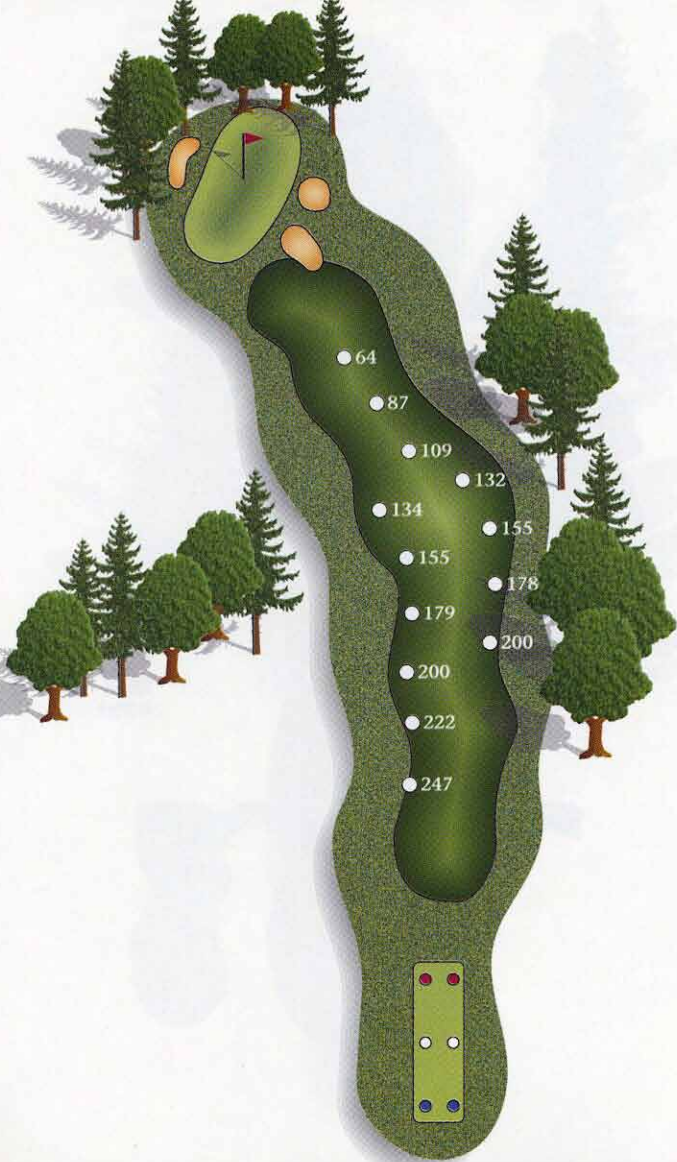

PAR 4
2
HCP 7/9

- 384
- 365
- 350

ALL SPRINKLER HEAD
YARDAGES ARE
APPROXIMATELY
MEASURED IN YARDS
TO THE CENTER OF
THE GREEN.

THE GRIFF
GREENWICH CONNECTICUT

PAR 5
3
HCP 13/5

- 521
- 503
- 481

ALL SPRINKLER HEAD
YARDAGES ARE
APPROXIMATELY
MEASURED IN YARDS
TO THE CENTER OF
THE GREEN.

Fence

Shelter

PAR 4
4
HCP 3/7

- 408
- 378
- 358

ALL SPRINKLER HEAD YARDAGES ARE APPROXIMATELY MEASURED IN YARDS TO THE CENTER OF THE GREEN.

PAR 3
5
HCP 15

- 186
- 169
- 152

ALL SPRINKLER HEAD YARDAGES ARE APPROXIMATELY MEASURED IN YARDS TO THE CENTER OF THE GREEN.

PAR 4/5
6
 HCP 1/11

- 451
- 437
- 424

ALL SPRINKLER HEAD YARDAGES ARE APPROXIMATELY MEASURED IN YARDS TO THE CENTER OF THE GREEN.

PAR 3
7
 HCP 17

- 153
- 138
- 121

ALL SPRINKLER HEAD YARDAGES ARE APPROXIMATELY MEASURED IN YARDS TO THE CENTER OF THE GREEN.

PAR 5
8
HCP 9/1

- 536
- 519
- 490

ALL SPRINKLER HEAD YARDAGES ARE APPROXIMATELY MEASURED IN YARDS TO THE CENTER OF THE GREEN.

PAR 4
9
HCP 11/13

- 343
- 323
- 308

ALL SPRINKLER HEAD YARDAGES ARE APPROXIMATELY MEASURED IN YARDS TO THE CENTER OF THE GREEN.