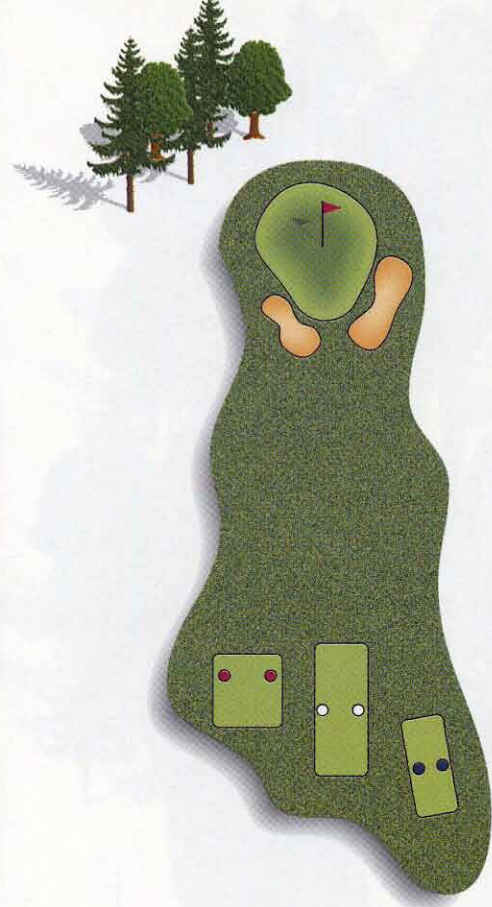

PAR 4
2
HCP 7/9

- 384
- 365
- 350

ALL SPRINKLER HEAD
YARDAGES ARE
APPROXIMATELY
MEASURED IN YARDS
TO THE CENTER OF
THE GREEN.

THE GRIFF
GREENWICH CONNECTICUT

PAR 5
3
HCP 13/5

- 521
- 503
- 481

ALL SPRINKLER HEAD
YARDAGES ARE
APPROXIMATELY
MEASURED IN YARDS
TO THE CENTER OF
THE GREEN.

Fence

Shelter

PAR 4
4
HCP 3/7

- 408
- 378
- 358

ALL SPRINKLER HEAD YARDAGES ARE APPROXIMATELY MEASURED IN YARDS TO THE CENTER OF THE GREEN.

PAR 3
5
HCP 15

- 186
- 169
- 152

ALL SPRINKLER HEAD YARDAGES ARE APPROXIMATELY MEASURED IN YARDS TO THE CENTER OF THE GREEN.

PAR 4/5
6
 HCP 1/11

- 451
- 437
- 424

ALL SPRINKLER HEAD YARDAGES ARE APPROXIMATELY MEASURED IN YARDS TO THE CENTER OF THE GREEN.

PAR 3
7
 HCP 17

- 153
- 138
- 121

ALL SPRINKLER HEAD YARDAGES ARE APPROXIMATELY MEASURED IN YARDS TO THE CENTER OF THE GREEN.