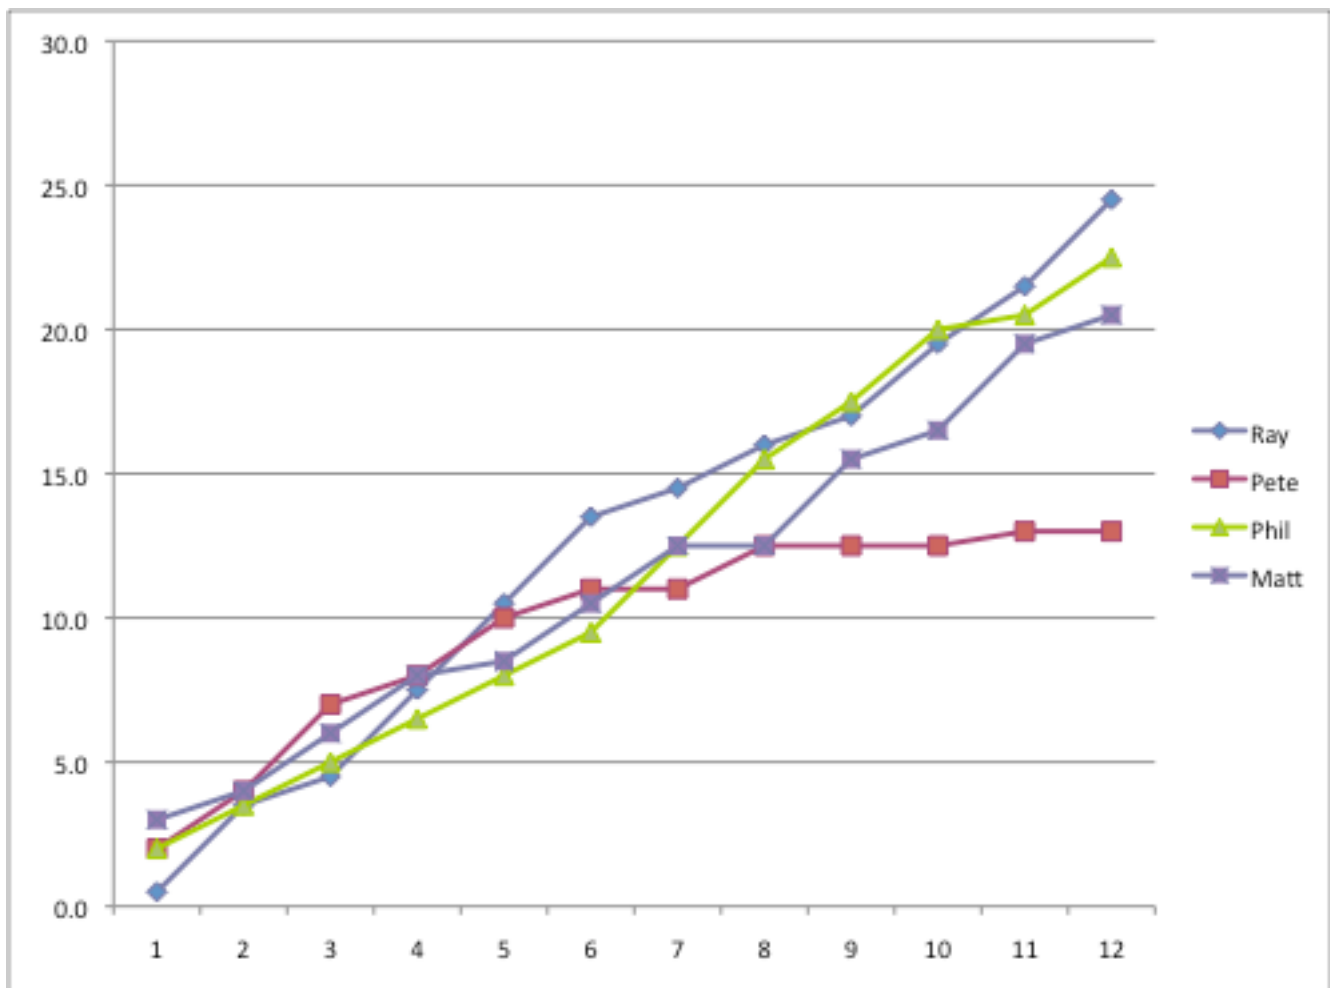

2012 GRIFFITH HARRIS EARLY-BIRD BACK-NINE CHAMPIONSHIP

Sunday, July 22										
Hole	10	11	12	13	14	15	16	17	18	Total
Phil	0	1	1	1	0	1	1	1	6	12
Ray	3	1	3	3	0	3	1	1	3	18
Pete	1	1	1	0	0	3	0	1	1	8
Matt	0	1	3	1	0	3	0	1	1	10

The weather was gorgeous and hopes were high for a good Stableford match. The weather did its part, but the players provided some very sloppy play until the last hole where Ray closed out his customary win in this format. There were few highlights to note, but we take a moment to give credit to Pete for a beautiful hook punch shot from the left side woods on the twelfth hole, nearly saving par after his tee shot came to rest nestled against the trunk of a tree, drawing a low line drive to the middle of the green. Ray had some very nice shots as well, routine approach shots to greens and two putt pars. And Phil played the eighteenth very well, down the middle off the tee, onto the green and a good long first putt to set up a par, net birdie, to leapfrog into second place. But overall the play was uninspired and forgettable, leading to a very short recap. Ray won, Phil came in second. On to next weekend.

	Ray	Pete	Phil	Matt
1	0.5	2.0	2.0	3.0
2	3.5	4.0	3.5	4.0
3	4.5	7.0	5.0	6.0
4	7.5	8.0	6.5	8.0
5	10.5	10.0	8.0	8.5
6	13.5	11.0	9.5	10.5
7	14.5	11.0	12.5	12.5
8	16.0	12.5	15.5	12.5
9	17.0	12.5	17.5	15.5
10	19.5	12.5	20.0	16.5
11	21.5	13.0	20.5	19.5
12	24.5	13.0	22.5	20.5

<u>Total # Skins Won</u>			<u>Total Skins Points Won</u>	
Ray	12		Ray	8.5
Pete	7		Pete	7.5
Phil	9		Phil	10.5
Matt	22		Matt	13.5
Total Stableford Score			Total Stableford Points Won	
Ray	111		Ray	16.0
Pete	74		Pete	5.5
Phil	70		Phil	12.0
Matt	79		Matt	7.0